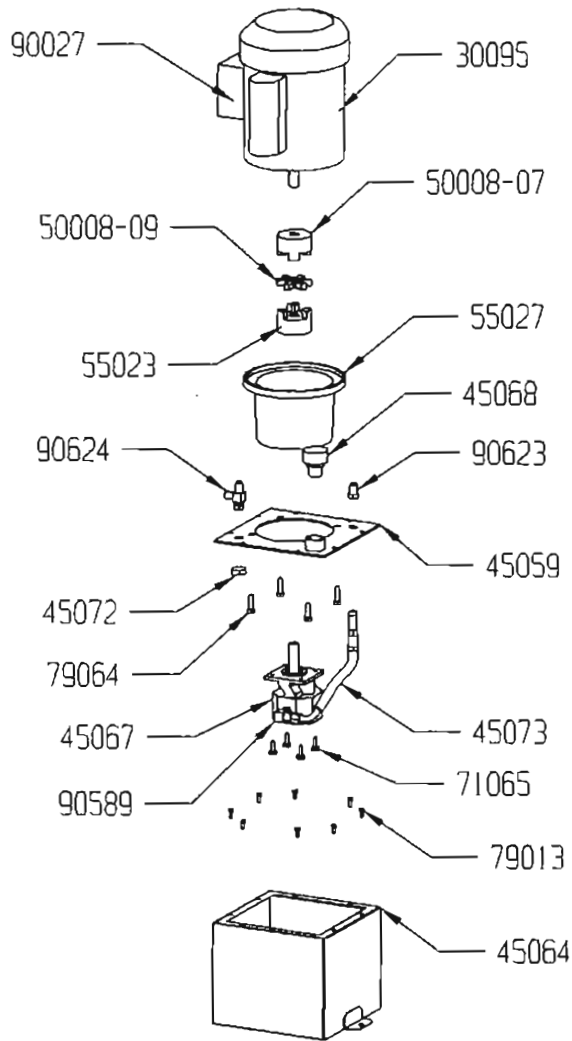

DFS-30 PART# 45040 SUB-ASSEMBLY

PART #	DESCRIPTION	QTY
30095	3/4 HP MOTOR	1
45059	OIL TANK TOP ASSEMBLY	1
45064	OIL TANK ASSEMBLY	1
45067	OIL PUMP	1
45068	FILLER / BREATHER	1
45072	9/16 X 18 HEX NUT	1
45073	HYDRAULIC HOSE	1
50008-07	COUPLER-LOVEJOY	1
50008-09	SPIDER-LOVEJOY	1
55023	COUPLER-LOVEJOY	1

PART #	DESCRIPTION	QTY
55027	MOTOR/PUMP ADAPTER	1
71065	LOCKWASHER 5/16	4
79013	#10 SELF TAPPING SCREW	8
79017	LOCKWASHER 3/8	4
79064	BOLT 5/16 X 3/4	4
90027	DRYLOCK	2
90564	HYDRAULIC OIL-ONE QUART	1
90589	FITTING	1
90623	BULKHEAD FITTING	1
90624	O-RING FITTING	1