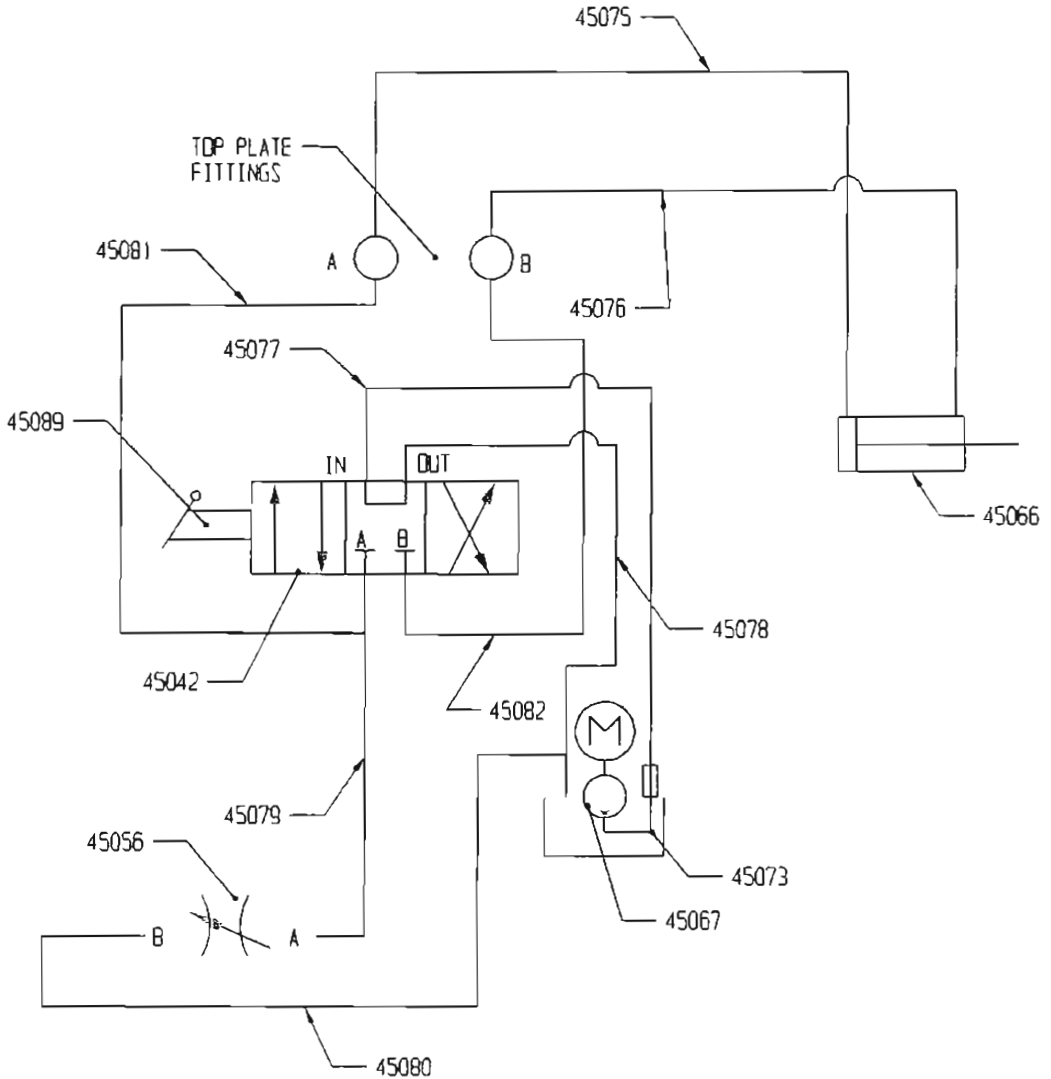

ELECTRICAL SCHEMATIC

HYDRAULIC SCHEMATIC

PART #	DESCRIPTION	QTY
45042	D.C. CONTROL VALVE	1
45056	NEEDLE VALVE	1
45066	HYDRAULIC CYLINDER	1
45067	HYDRAULIC PUMP	1
45073	HOSE ASSEMBLY #1	1
45075	HOSE ASSEMBLY #8	1
45076	HOSE ASSEMBLY #9	1

PART #	DESCRIPTION	QTY
45077	HOSE ASSEMBLY # 2	1
45078	HOSE ASSEMBLY # 3	1
45079	HOSE ASSEMBLY # 4	1
45080	HOSE ASSEMBLY # 5	1
45081	HOSE ASSEMBLY # 6	1
45082	HOSE ASSEMBLY # 7	1
45089	KNEE PAD LEVER	1

PART #	DESCRIPTION	QTY
55027	MOTOR/PUMP ADAPTER	1
71065	LOCKWASHER 5/16	4
79013	#10 SELF TAPPING SCREW	8
79017	LOCKWASHER 3/8	4
79064	BOLT 5/16 X 3/4	4
90027	DRYLOCK	2
90564	HYDRAULIC OIL-ONE QUART	1
90589	FITTING	1
90623	BULKHEAD FITTING	1
90624	O-RING FITTING	1

DFS-30 PART# 45042 SUB-ASSEMBLY

PART #	DESCRIPTION	QTY
50141	2020 DIRECT CONT. VALVE	1
90560	3/8 TEE	1
90562	3/8 X 1/2 STRAIGHT ADAPTER	1

PART #	DESCRIPTION	QTY
90563	3/8 X 1/2 90° ELBOW	2
90575	1/2 X 3/8 BUSHING	1
90626	3/4 X 1/2 BUSHING	2