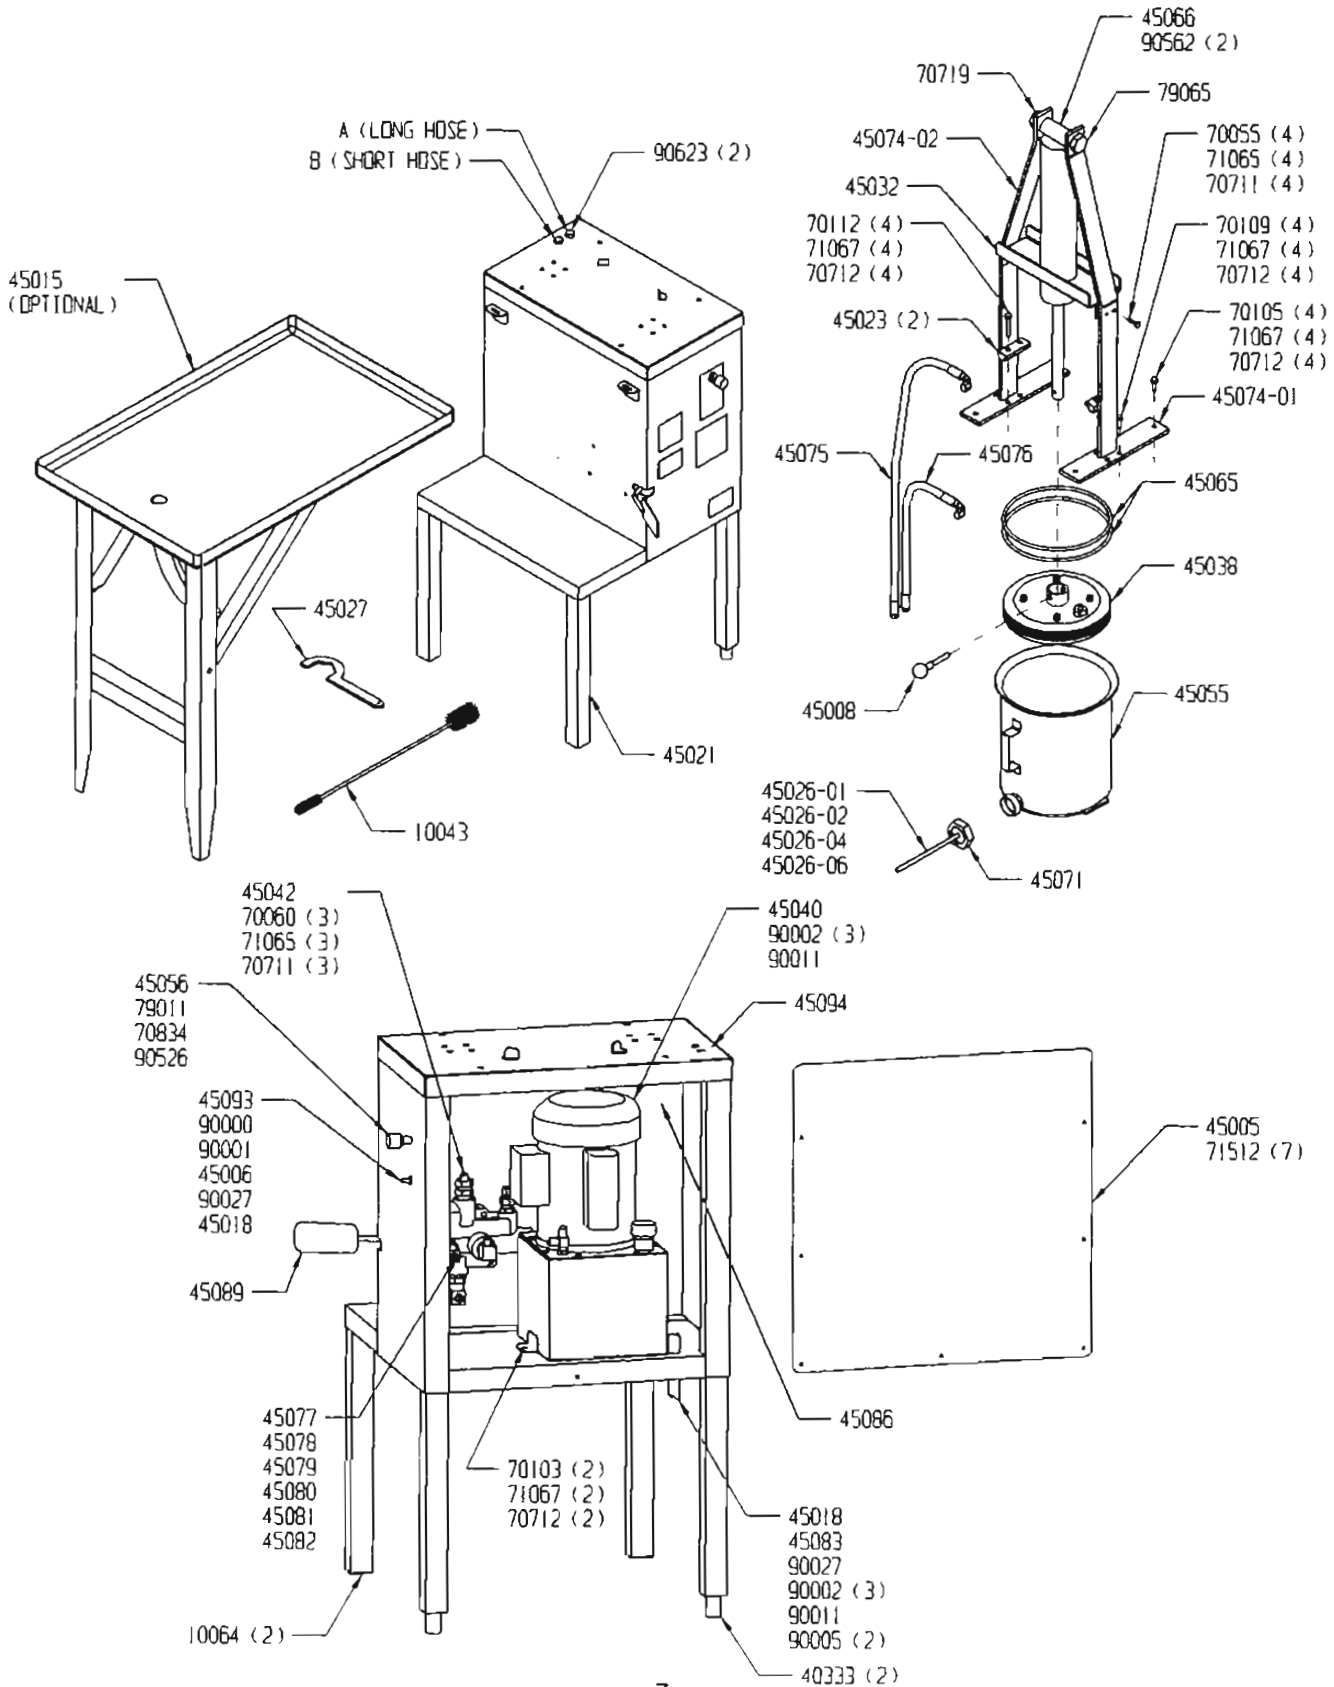

DFS-30 PARTS IDENTIFICATION