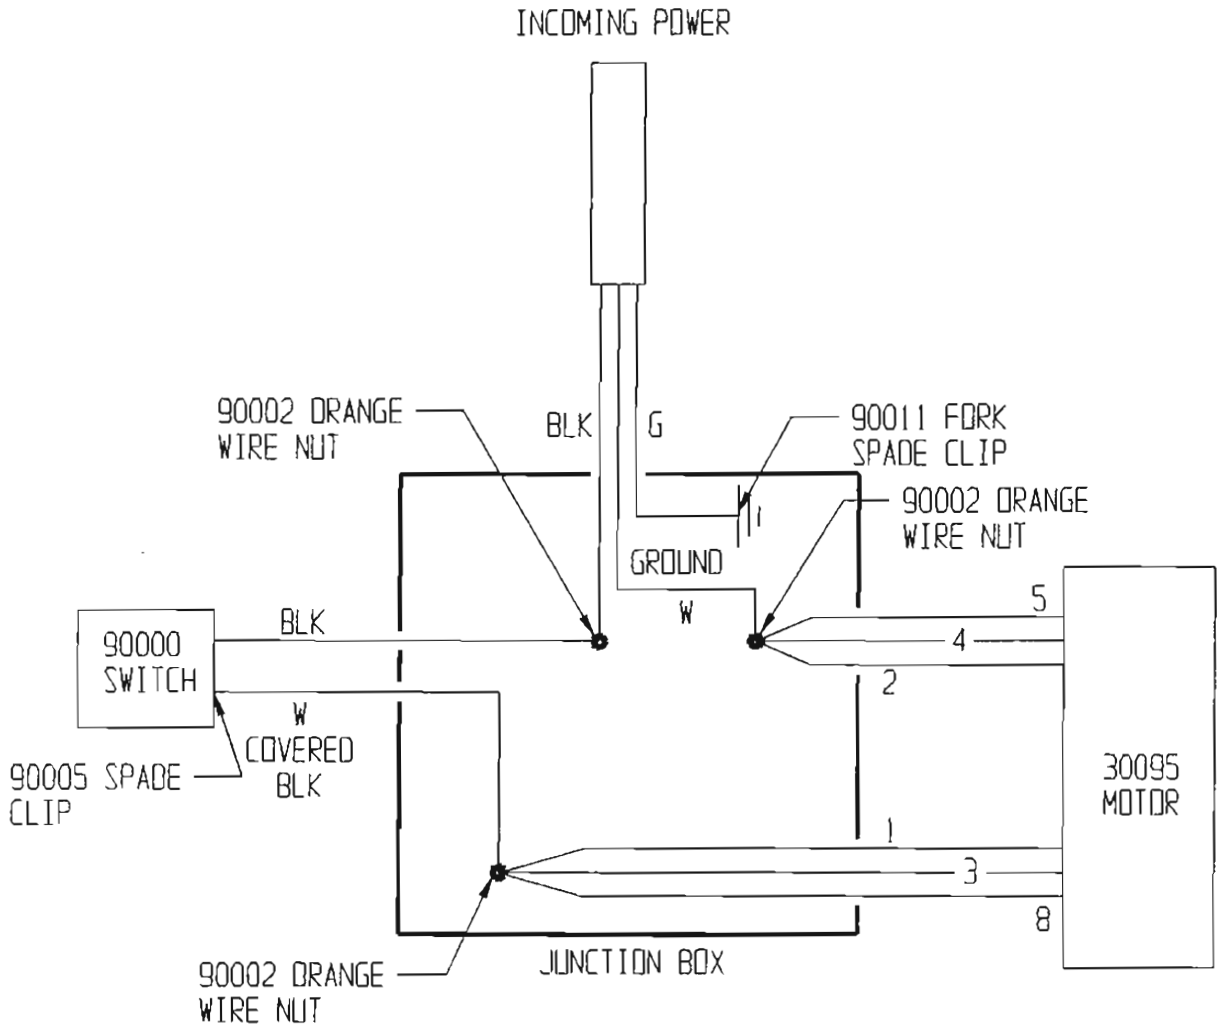

ELECTRICAL SCHEMATIC

HYDRAULIC SCHEMATIC

PART #	DESCRIPTION	QTY
45042	D.C. CONTROL VALVE	1
45056	NEEDLE VALVE	1
45066	HYDRAULIC CYLINDER	1
45067	HYDRAULIC PUMP	1
45073	HOSE ASSEMBLY #1	1
45075	HOSE ASSEMBLY #8	1
45076	HOSE ASSEMBLY #9	1

PART #	DESCRIPTION	QTY
45077	HOSE ASSEMBLY # 2	1
45078	HOSE ASSEMBLY # 3	1
45079	HOSE ASSEMBLY # 4	1
45080	HOSE ASSEMBLY # 5	1
45081	HOSE ASSEMBLY # 6	1
45082	HOSE ASSEMBLY # 7	1
45089	KNEE PAD LEVER	1

PART #	DESCRIPTION	QTY
55027	MOTOR/PUMP ADAPTER	1
71065	LOCKWASHER 5/16	4
79013	#10 SELF TAPPING SCREW	8
79017	LOCKWASHER 3/8	4
79064	BOLT 5/16 X 3/4	4
90027	DRYLOCK	2
90564	HYDRAULIC OIL-ONE QUART	1
90589	FITTING	1
90623	BULKHEAD FITTING	1
90624	O-RING FITTING	1

DFS-30 PART# 45042 SUB-ASSEMBLY

PART #	DESCRIPTION	QTY
50141	2020 DIRECT CONT. VALVE	1
90560	3/8 TEE	1
90562	3/8 X 1/2 STRAIGHT ADAPTER	1

PART #	DESCRIPTION	QTY
90563	3/8 X 1/2 90° ELBOW	2
90575	1/2 X 3/8 BUSHING	1
90626	3/4 X 1/2 BUSHING	2