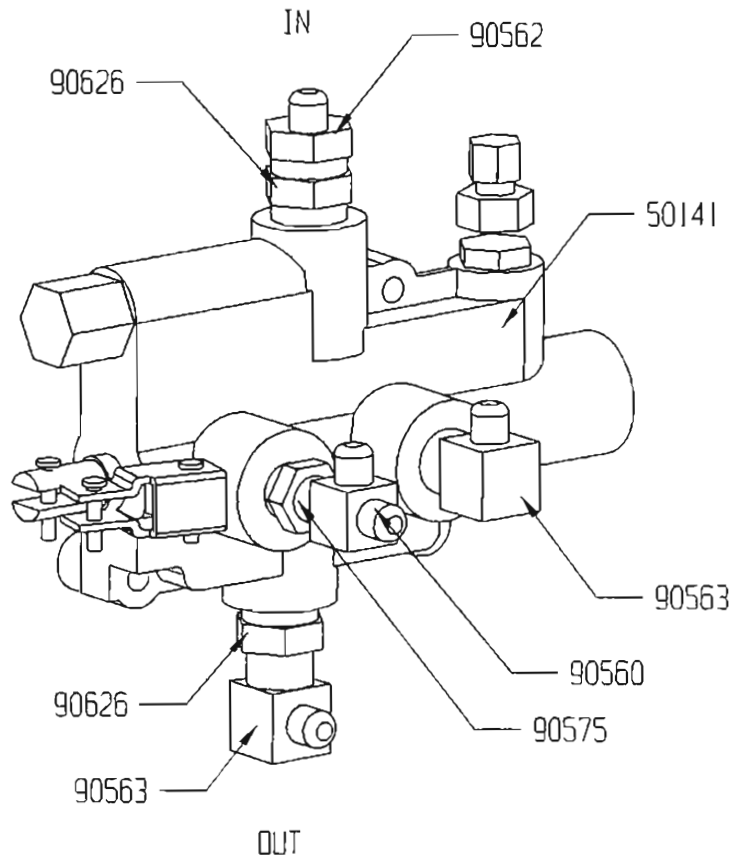

PART #	DESCRIPTION	QTY
45086	BRIDGE WELDMENT	1
45089	KNEE PAD WELDMENT	1
**45092	SHIPPING PALLET	1
45093	ON-OFF-CONT. STICKER	1
45094	A-B STICKER 30# STUFFER	1
70055	5/16-18 X 1 HCS SS BOLT	4
70060	5/16 X 1-3/4" BOLTS	3
70103	3/8-16 X 3/4 HCS-SS BOLT	2
70105	3/8-16 X 1 HCS-SS BOLT	4
70109	3/8-16 X 1 1/2 HCS-SS BOLT	4
70112	3/8-16 X 2-1/4 HCS SS (ER	4
70711	5/16-18 SS HEXNUT (HN19S)	7
70712	3/8-16 FHN SS NUT	14
70719	1"- 8 FHN SS NUT	1
70834	1/2-20 SS HX JAM NUT	1
71065	5/16 LOCKWASHER SS.(LW15S)	7
71067	3/8" SS LW	14
71512	10-24 X 1/2" SS TSL-SLOTTED	7
**79008	5/16X1-1/2 HEX LAG SCREW	4
79011	1/2 FLAT WASHER ZP (33012)	1
79065	1" HEX HEAD BLT-5-1/2" SS	1
90000	SPST TOGGLE SWITCH	1
90001	BOOT-TOGGLE SW	1
90002	ORANGE WIRE NUT 30-273	6
90005	NY INSUL TERM FEMALE	2
90011	FORK TERMINAL	2
90027	3/8" CORD CONNECTOR	2
**90084	DANGER - ELECTRICAL	1
**90085	DECAL - WARNING	1
**90089	MADE IN USA LABEL	1
**90091	DANGER - HAZARDOUS	1
90526	95611A033 1/2 GRY PVC F/WA	1
90562	6MJ-8MP (5205x06x08)	2
**90564	HYD OIL 1-QT (SHIP W/MACHINE)	1
**90586	ALUM LABELS/SN,V,C,HP,DIST	1
90623	6MJ-6MJ BULKHEAD FITTING	2
**90636	HYD OIL 1-GAL 85-101	1
**90789	DFE LOGO LABEL	1

DFS-30 PART# 45040 SUB-ASSEMBLY

PART #	DESCRIPTION	QTY
30095	3/4 HP MOTOR	1
45059	OIL TANK TOP ASSEMBLY	1
45064	OIL TANK ASSEMBLY	1
45067	OIL PUMP	1
45068	FILLER / BREATHER	1
45072	9/16 X 18 HEX NUT	1
45073	HYDRAULIC HOSE	1
50008-07	COUPLER-LOVEJOY	1
50008-09	SPIDER-LOVEJOY	1
55023	COUPLER-LOVEJOY	1

PART #	DESCRIPTION	QTY
55027	MOTOR/PUMP ADAPTER	1
71065	LOCKWASHER 5/16	4
79013	#10 SELF TAPPING SCREW	8
79017	LOCKWASHER 3/8	4
79064	BOLT 5/16 X 3/4	4
90027	DRYLOCK	2
90564	HYDRAULIC OIL-ONE QUART	1
90589	FITTING	1
90623	BULKHEAD FITTING	1
90624	O-RING FITTING	1

DFS-30 PART# 45042 SUB-ASSEMBLY

PART #	DESCRIPTION	QTY
50141	2020 DIRECT CONT. VALVE	1
90560	3/8 TEE	1
90562	3/8 X 1/2 STRAIGHT ADAPTER	1

PART #	DESCRIPTION	QTY
90563	3/8 X 1/2 90° ELBOW	2
90575	1/2 X 3/8 BUSHING	1
90626	3/4 X 1/2 BUSHING	2